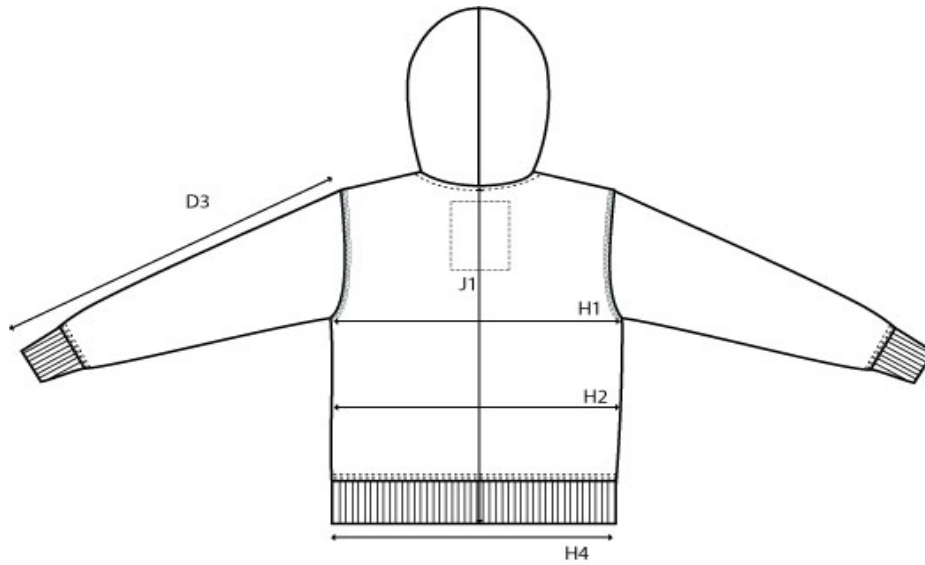

SIZE AND FIT: STANFORD

STANFORD MENS

Measurement (in cm)	Diagram	S	M	L	XL	XXL	3XL	4XL
Sleeve Length	D3	65,5	67,25	69	70,75	72,5	74,25	76
Chest Width	H1	51	54	57	60	63	66	69
Waist	H2	50	53	56	59	62	65	68
Bottom Width	H4	44	47	50	53	56	59	62
Full Length	J1	65	67	69	71	73	75	77

STANFORD LADIES

Measurement (in cm)	Diagram	XS	S	M	L	XL	XXL
Sleeve Length	D3	60	61	62	63	64	65
Chest Width	H1	43	46	49	52	55	58
Waist	H2	40	43	46	49	52	55
Bottom Width	H4	37	40	43	46	49	52
Full Length	J1	57	59	61	63	65	67