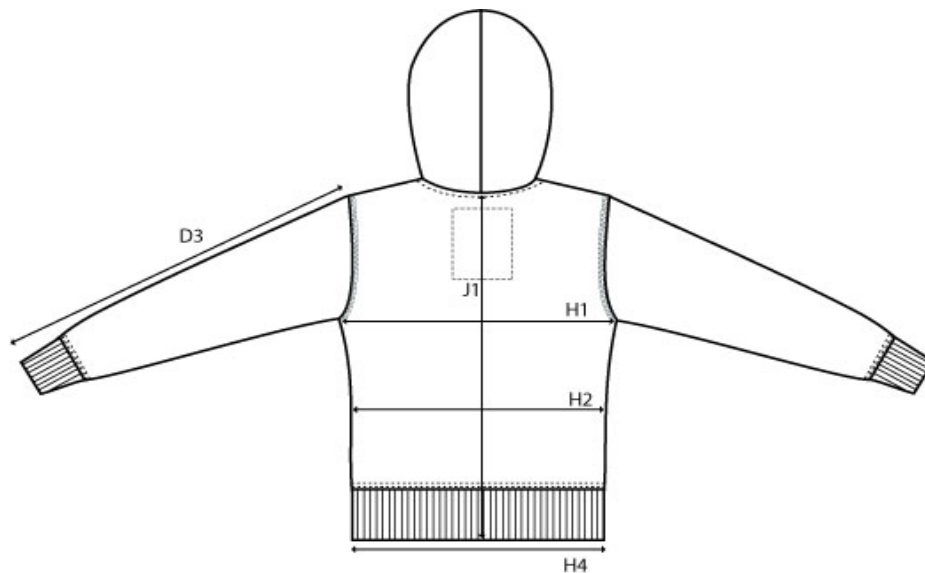

SIZE AND FIT: STANFORD

STANFORD MENS

Measurement (in cm)	Diagram	S	M	L	XL	XXL	3XL	4XL
Sleeve Length	D3	65,5	67,25	69	70,75	72,5	74,25	76
Chest Width	H1	51	54	57	60	63	66	69
Waist	H2	50	53	56	59	62	65	68
Bottom Width	H4	44	47	50	53	56	59	62
Full Length	J1	65	67	69	71	73	75	77

STANFORD LADIES

Measurement (in cm)	Diagram	XS	S	M	L	XL	XXL
Sleeve Length	D3	60	61	62	63	64	65
Chest Width	H1	43	46	49	52	55	58
Waist	H2	40	43	46	49	52	55
Bottom Width	H4	37	40	43	46	49	52
Full Length	J1	57	59	61	63	65	67